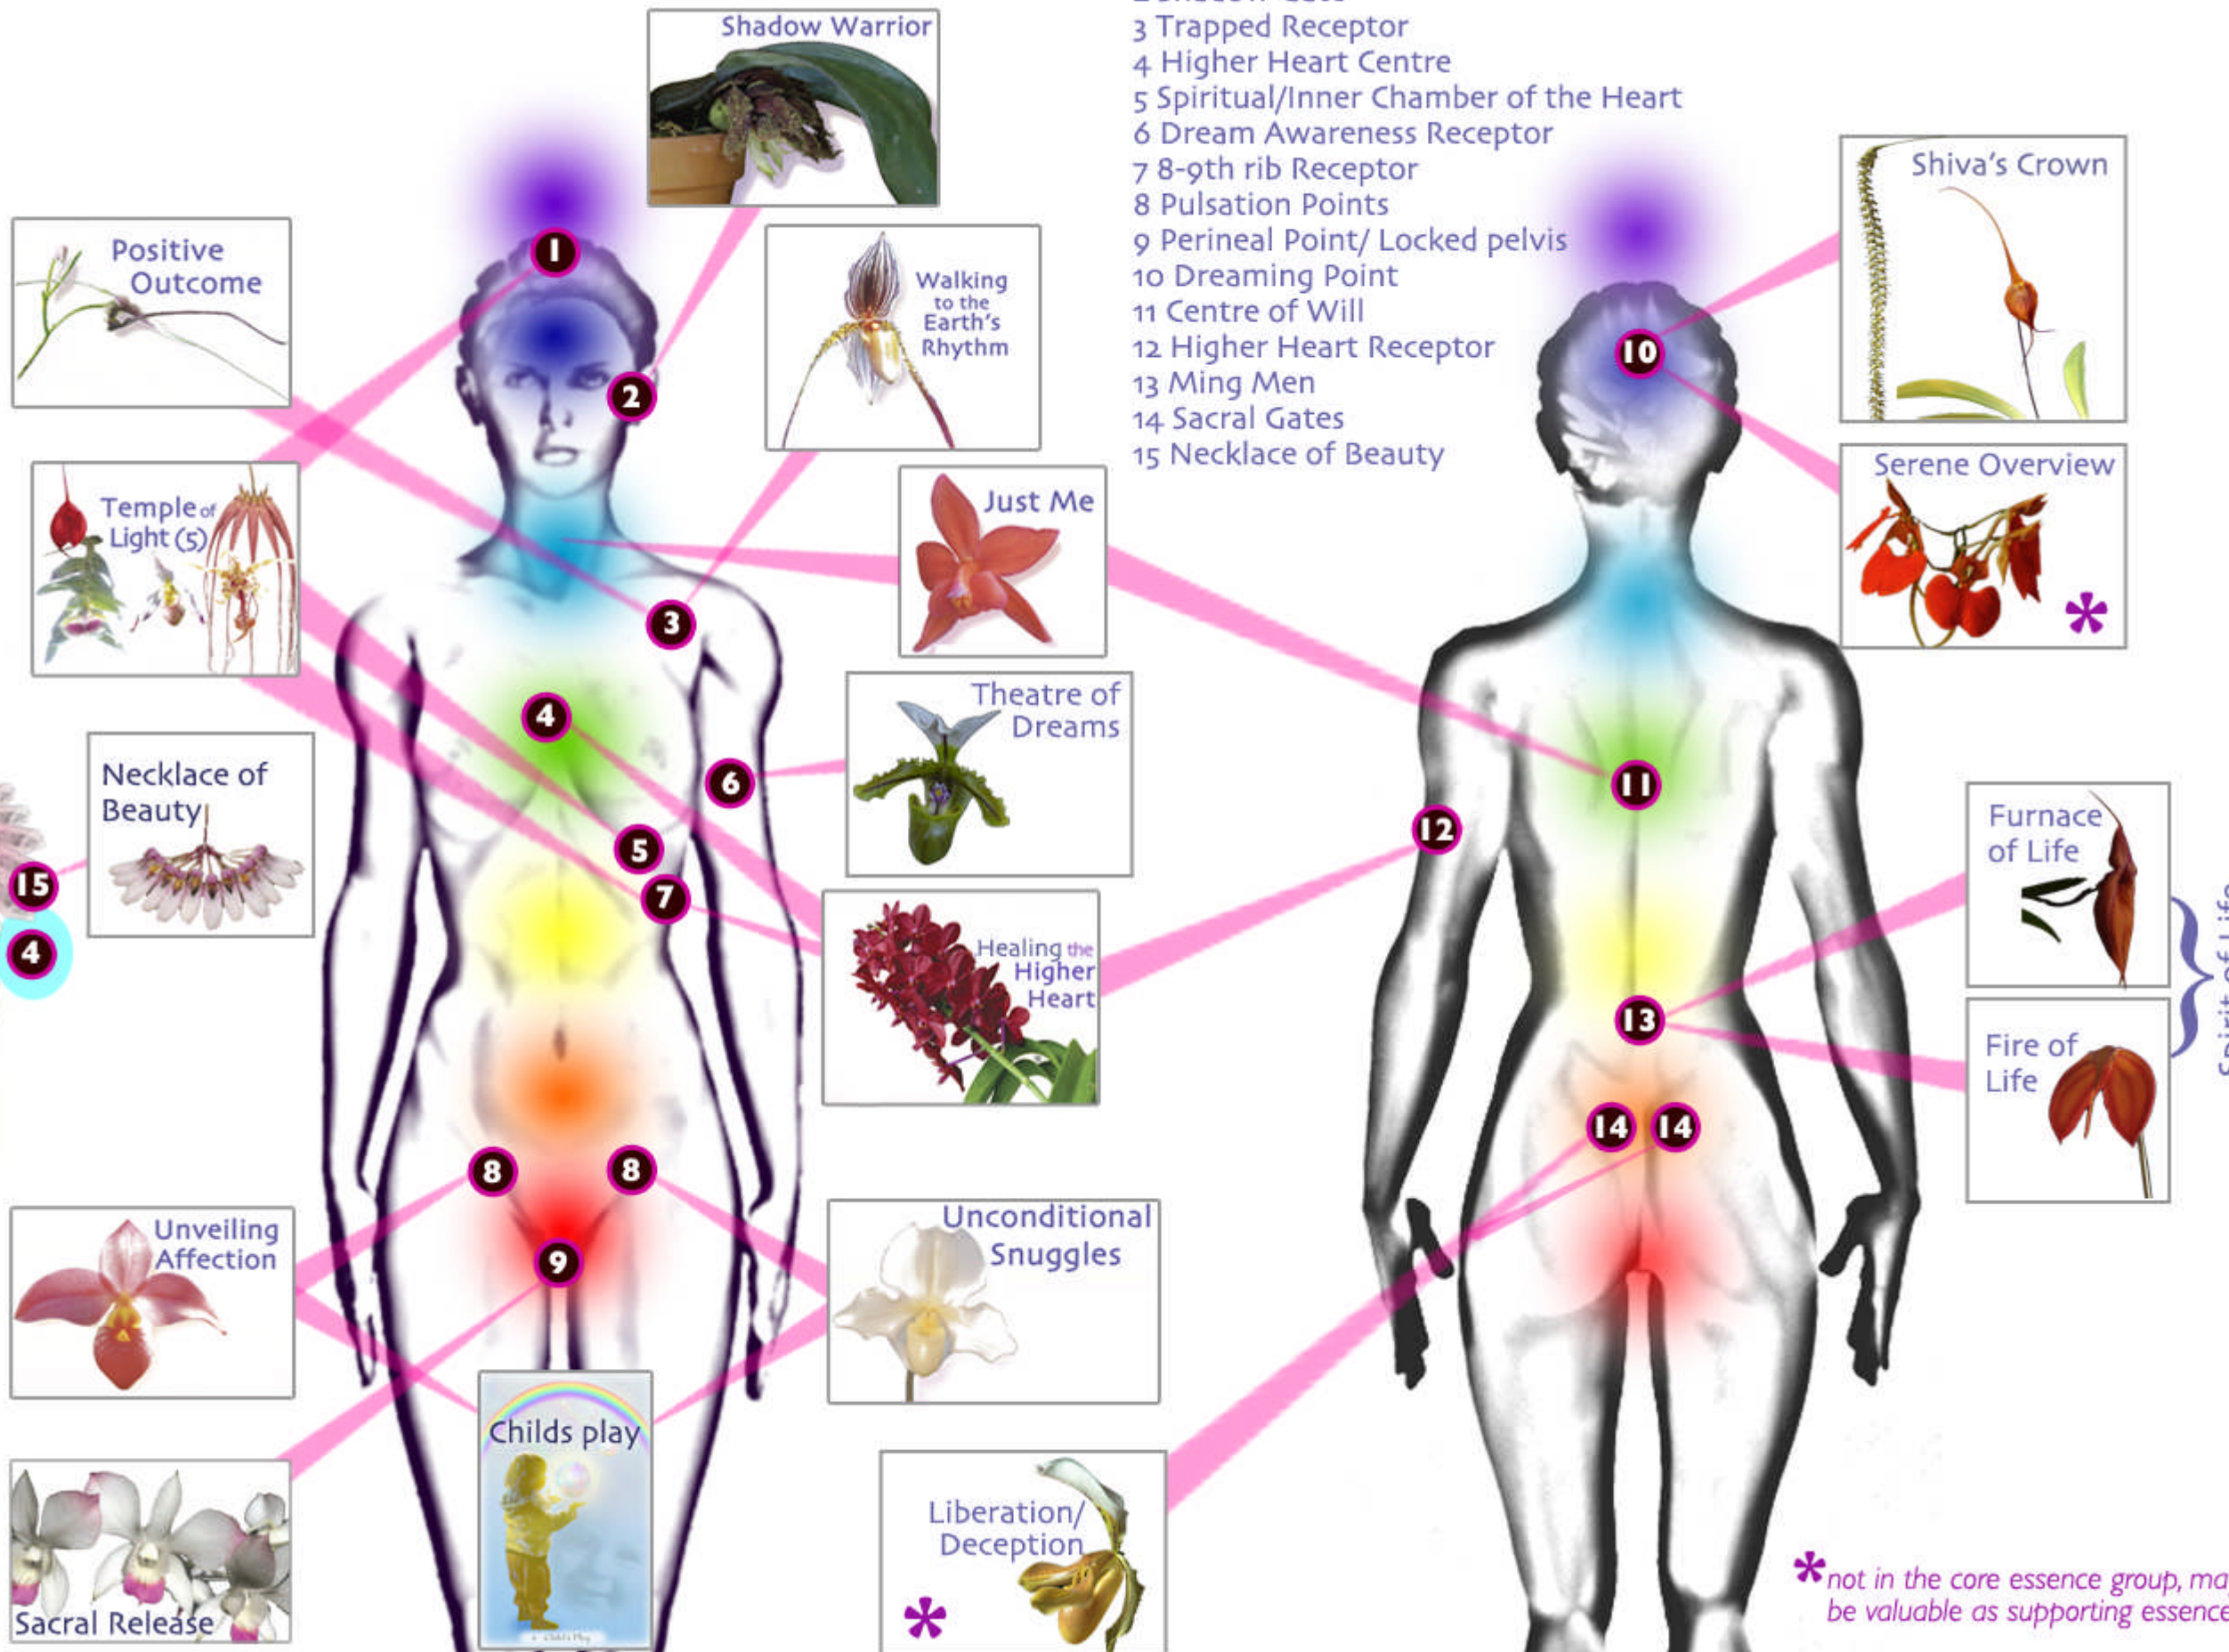

The Healing Centres & Essences

- 1 Bai-hui Point
- 2 Shadow Gate
- 3 Trapped Receptor
- 4 Higher Heart Centre
- 5 Spiritual/Inner Chamber of the Heart
- 6 Dream Awareness Receptor
- 7 8-9th rib Receptor
- 8 Pulsation Points
- 9 Perineal Point/ Locked pelvis
- 10 Dreaming Point
- 11 Centre of Will
- 12 Higher Heart Receptor
- 13 Ming Men
- 14 Sacral Gates
- 15 Necklace of Beauty

*not in the core essence group, may be valuable as supporting essences